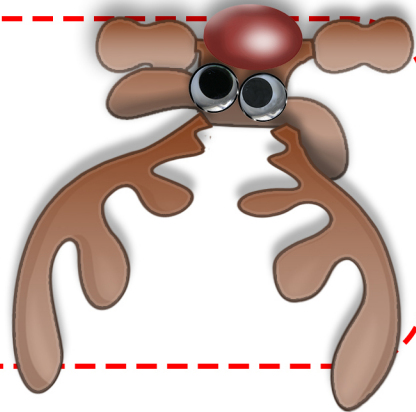

Rudolph's nose is very bright
He helps guide Santa's sleigh
Without it in the dark night sky
They might not find their way.
So just in case dear Rudy's nose
Is kaput and goes on the blink
We have these spare "red nose seeds"
To repair him in a wink!